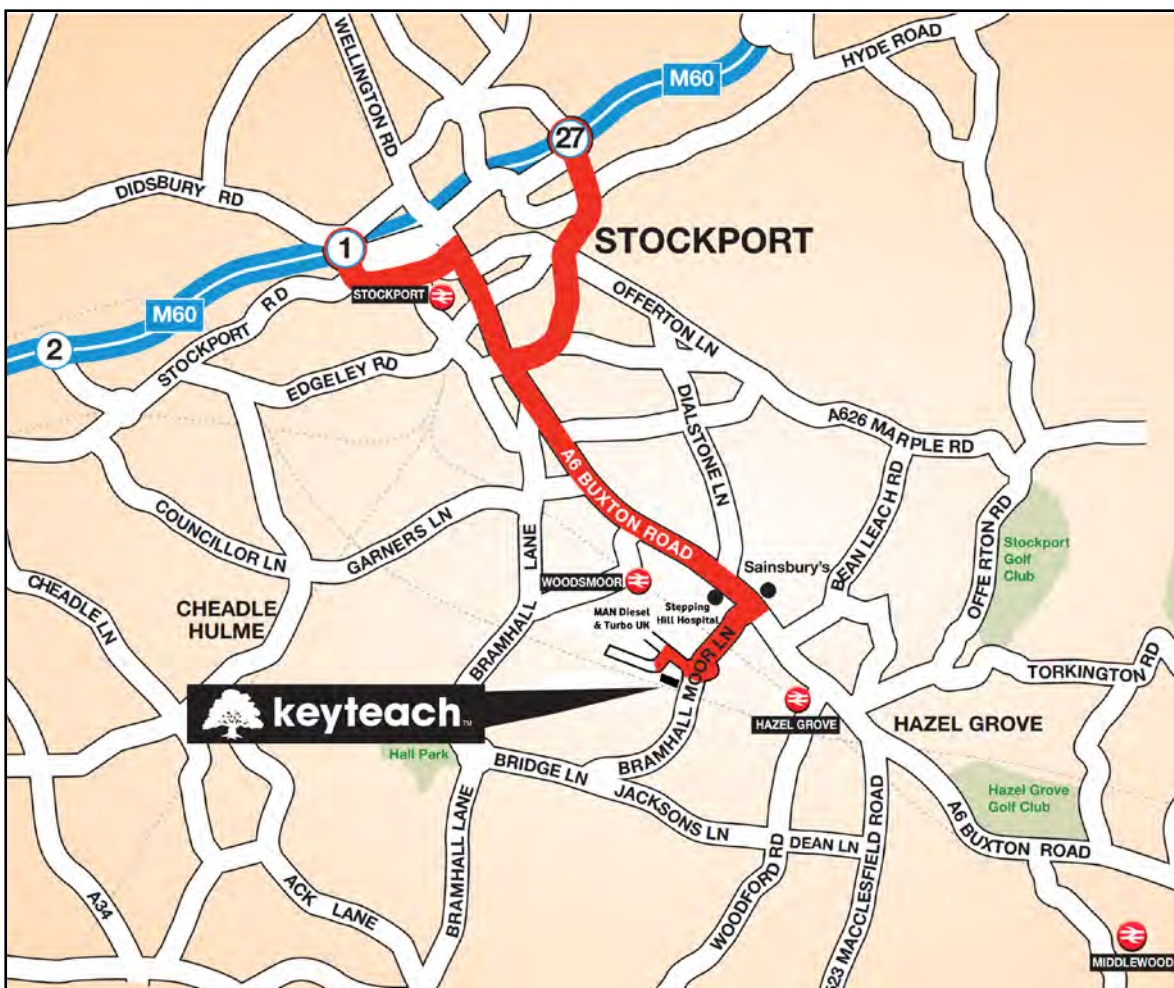

Our Manchester facility is located in Hazel Grove, south of Stockport and close to Stepping Hill Hospital.

## Location

The Keytech Manchester office is located in Hazel Grove, south of Stockport.

- Leave the M60 at Junction 1 or 27 and follow signs for Buxton (A6)
- Hazel Grove is located 2.5 miles from Stockport Town Centre on the A6
- At Sainsbury's in Hazel Grove, take a right turn at the traffic lights into New Moor Lane, which becomes Bramhall Moor Lane
- Go past Stepping Hill Hospital on the right and over a railway bridge
- Rhino Court is located on the right before the next railway bridge

Taxis are available at Stockport railway station or call Metro Taxis on +44 (0) 161 480 8000